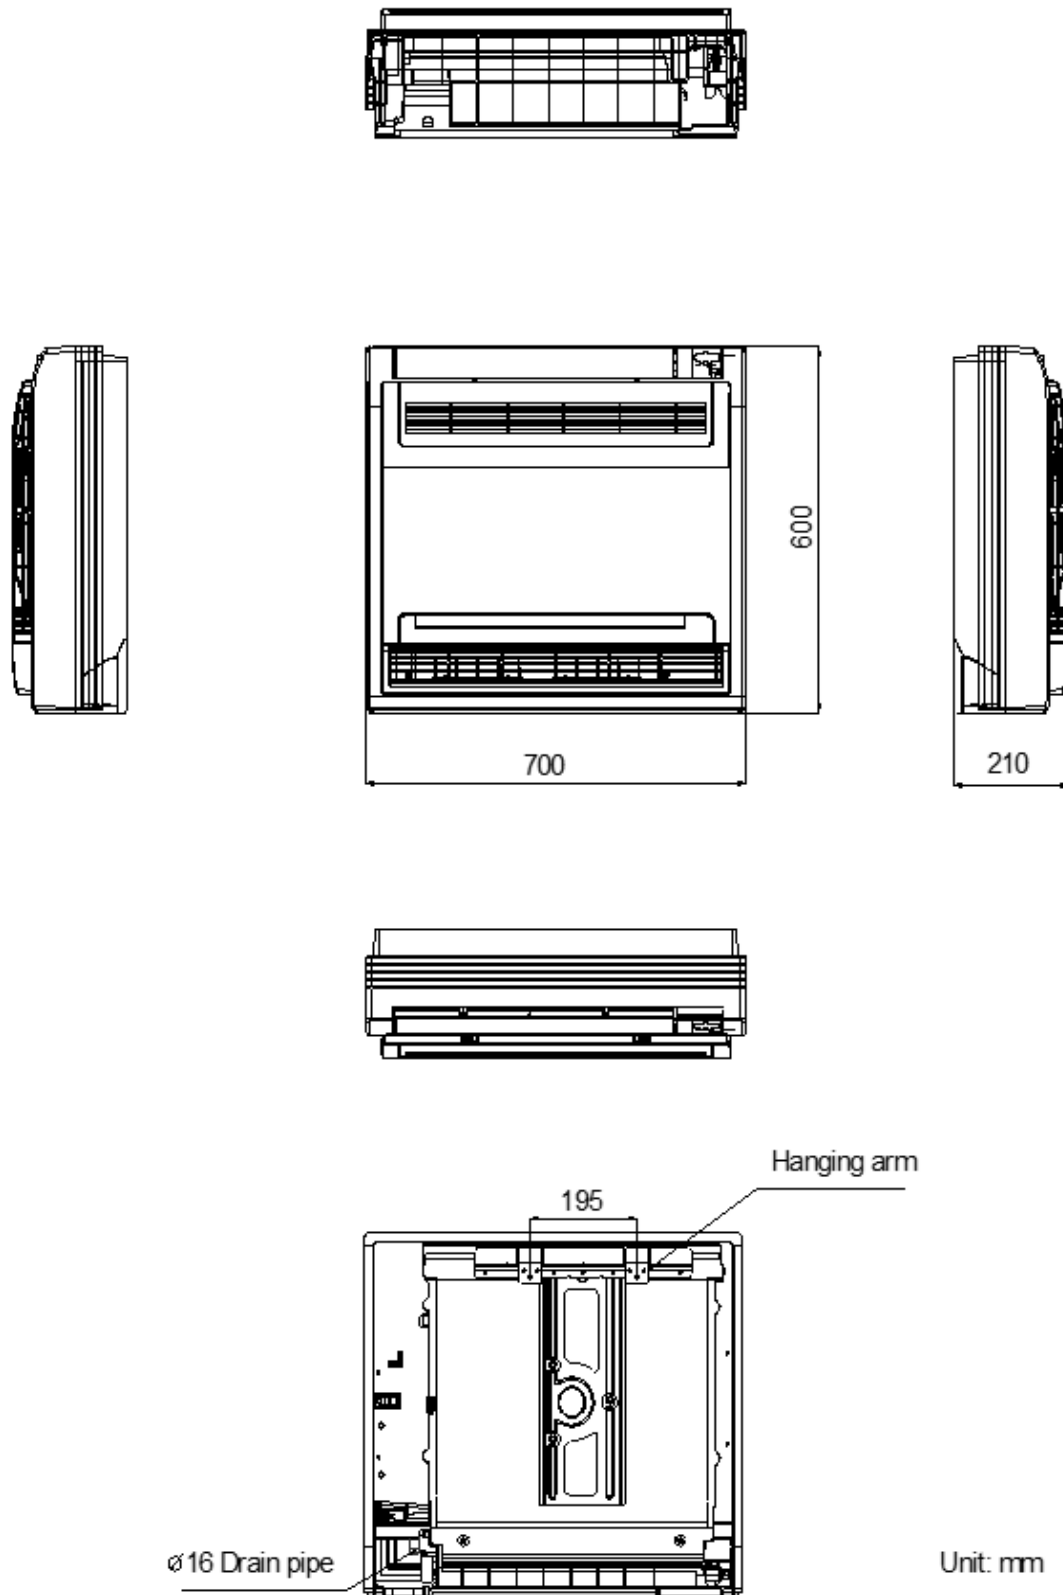

## Floor Ceiling Unit Spec Sheet

BM18FCC

<b>Model</b>		<b>BM18MFCC</b>
Dimension(W*D*H)	inch	42.05x26.57x9.25
Packing (W*D*H)	inch	45.08x29.72x12.32
Net/Gross weight	lbs.	55.12/65.48
Speed(Hi/Mi/Lo)	RPM	950/850/750
Indoor air flow (Hi/Lo)	CFM	578/521/465
Indoor noise level (Hi/Lo)	dB(A)	47/44/39

**DOOR UNIT**

Model	A (inch)	B (inch)	C (inch)	D (inch)
MUEU-18HRFN1-M(C)	42.05	26.57	9.25	38.7