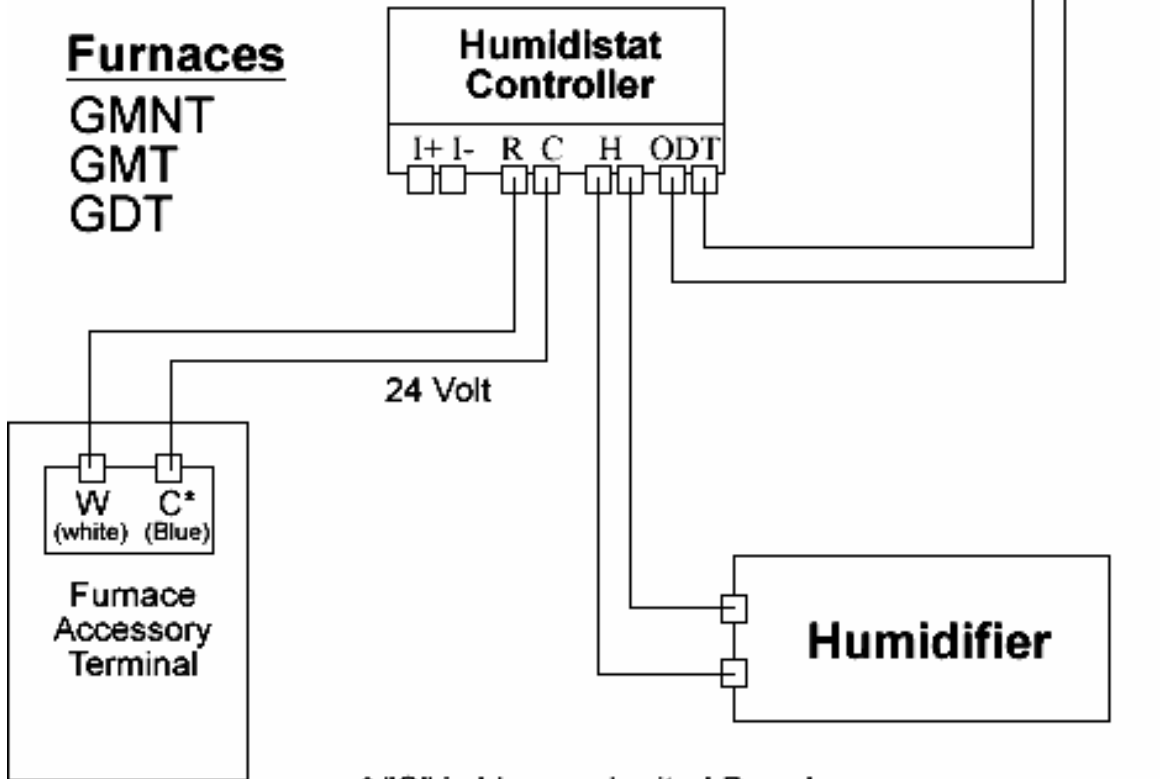

Way # 1

Furnaces

GMNT
GMT
GDT

24 Volt

Humidifier

* "C" is blue on Janitrol Brand

Furnace