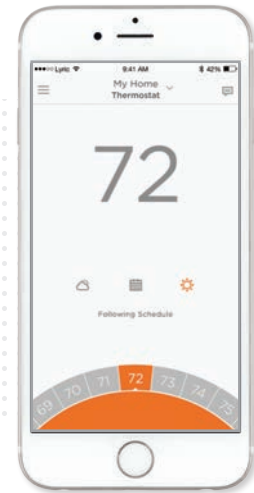

A CONNECTED SOLUTION that's better than ever.

Simple installation

All T Series thermostats, including the Lyric™ T6 Pro Wi-Fi, use the same UWP mounting system, helping your installers get in and out and on their way more quickly and efficiently.

Simple setup

Your installers can choose to do setup and scheduling at the wall like a traditional thermostat, or they can use the new and improved Lyric app.

Simple connection process

Installers can use the Lyric app to send customers a personalized email that invites them to complete the Wi-Fi connection process on their own.

Simple ventilation control

The Lyric T6 Pro Wi-Fi is available with optional ventilation control for residential new construction projects that need to meet the ASHRAE 62.2 standard.

Lyric app

Thermostat	Thermostat name	Program options	Power method	Display size	Stages	Dual fuel	Ventilation with ERV/HRV or damper	Wired indoor/outdoor sensors	Service reminders	Replaces this FocusPRO® model
	Lyric T6 Pro Wi-Fi TH6320WF2003	Geofencing, 7-day, 5-2, 5-1-1 or non-programmable	C-wire only	6.89 sq. in.	3H/2C Heat Pump + 2H/2C Conventional	Yes	Yes	Yes	Yes	TH6320WF1005
	Lyric T6 Pro Wi-Fi TH6220WF2006	Geofencing, 7-day, 5-2, 5-1-1 or non-programmable	C-wire only	6.89 sq. in.	2H/1C Heat Pump + 2H/2C Conventional	No	No	Yes	Yes	n/a

For more information

www.ForwardThinking.Honeywell.com/TSeries

Home and Building Technologies

1985 Douglas Drive North
Golden Valley, MN 55422
1-800-633-3991
www.honeywell.com

Follow us on Facebook: [Facebook.com/HoneywellHomePro](https://www.facebook.com/HoneywellHomePro)

Follow us on Twitter: [@HoneywellPro](https://twitter.com/HoneywellPro)

Learn: [YouTube.com/HoneywellHomePro](https://www.youtube.com/HoneywellHomePro)

03-00308 | 09/16

© 2016 Honeywell International Inc.

Honeywell