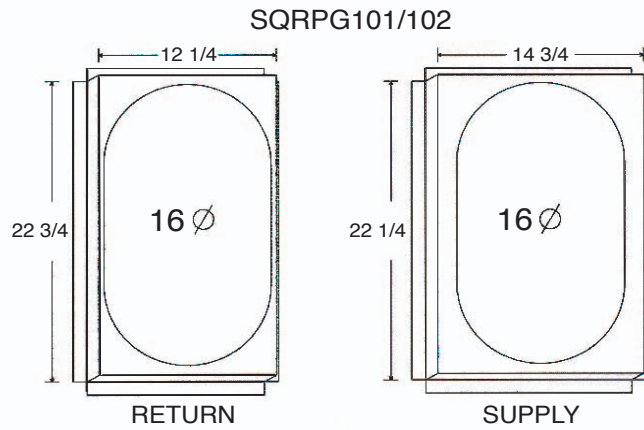

**SQUARE TO ROUND DOWNFLOW CONVERTER
FOR GOODMAN / AMANA
GPG -, APG - 024-060**

	A	B	C	D	RETURN	SUPPLY
SQRPG101/102	22 3/4	12 1/4	22 1/4	14 3/4	16	16
SQRPG103	22 3/4	12 1/4	22 1/4	14 3/4	18	18