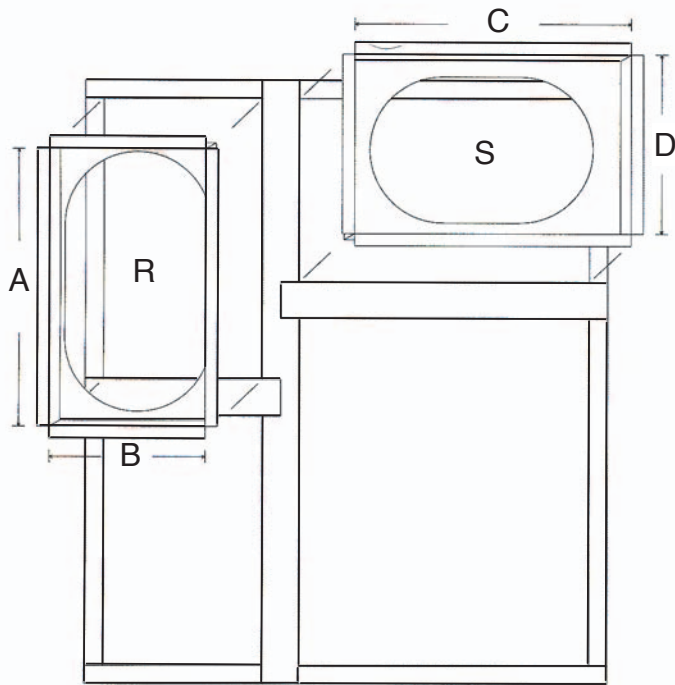

**SQUARE TO ROUND DOWNFLOW CONVERTER
FOR GOODMAN / AMANA
GPG -, APG - 024-060**

	A	B	C	D	RETURN	SUPPLY
SQRPG101/102	22 3/4	12 1/4	22 1/4	14 3/4	16	16
SQRPG103	22 3/4	12 1/4	22 1/4	14 3/4	18	18