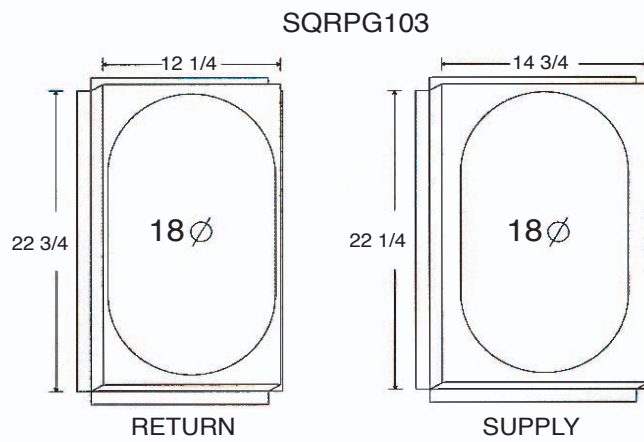

**SQUARE TO ROUND DOWNFLOW CONVERTER
FOR GOODMAN / AMANA
GPG -, APG - 024-060**

	A	B	C	D	RETURN	SUPPLY
SQRPG101/102	22 3/4	12 1/4	22 1/4	14 3/4	16	16
SQRPG103	22 3/4	12 1/4	22 1/4	14 3/4	18	18