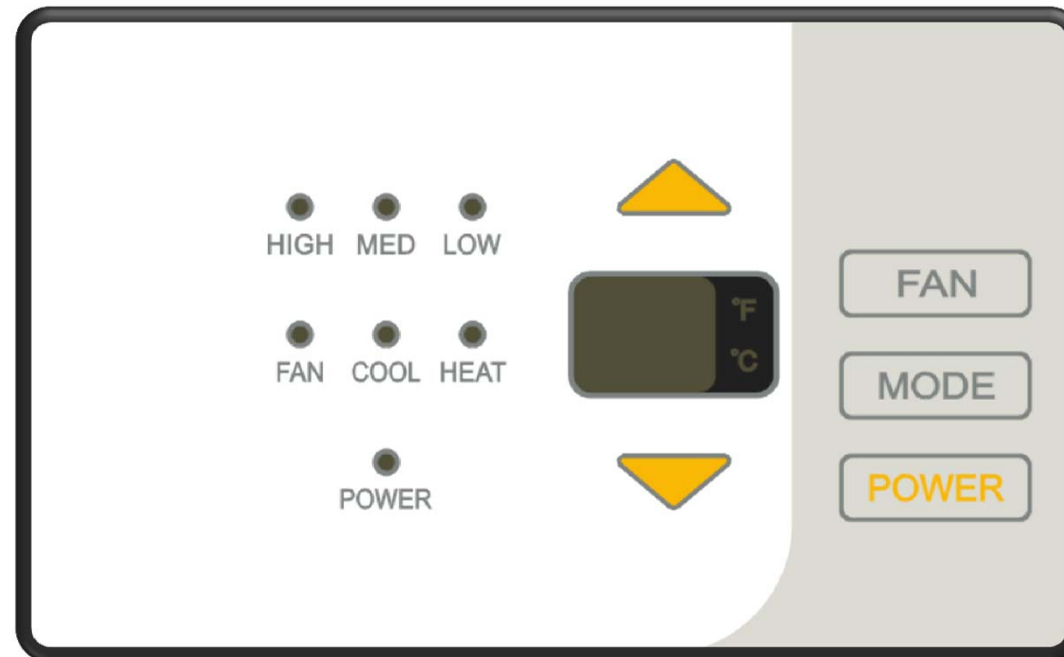

Technical Features of
Blueridge PTAC Series

BPM07 BPM09
BPM12 BPM 15

➤ Air exchange

PTAC-INTERIOR

PTAC-EXTERIOR

➤ LED Display

LED display panel

Default setting

A) Cooling mode

B) High Fan speed

C) Setting temperature 78°F

➤ Auto-Restart

If the air conditioner shuts off unexpectedly due to the power off, it will restart to work under the previous setting mode automatically when the power resumes.

➤ Auto-defrosting function

Prevent evaporator from freezing, prolong product life and improve energy saving.

➤ **Wired control (Optional)**

It is a optional function.
With or without Clock, Timer function.
Wire length: 0.85m;
White (default) or silver
Size: 235*160*95 mm

One is the standard heater, it just has one output capacity, another is optional heater, it has two different output capacity, and it is easy to be change by the power cord.

➤ Health design (Optional)

Large ventilation door: let more fresh air into the room, and make quick air exchange.