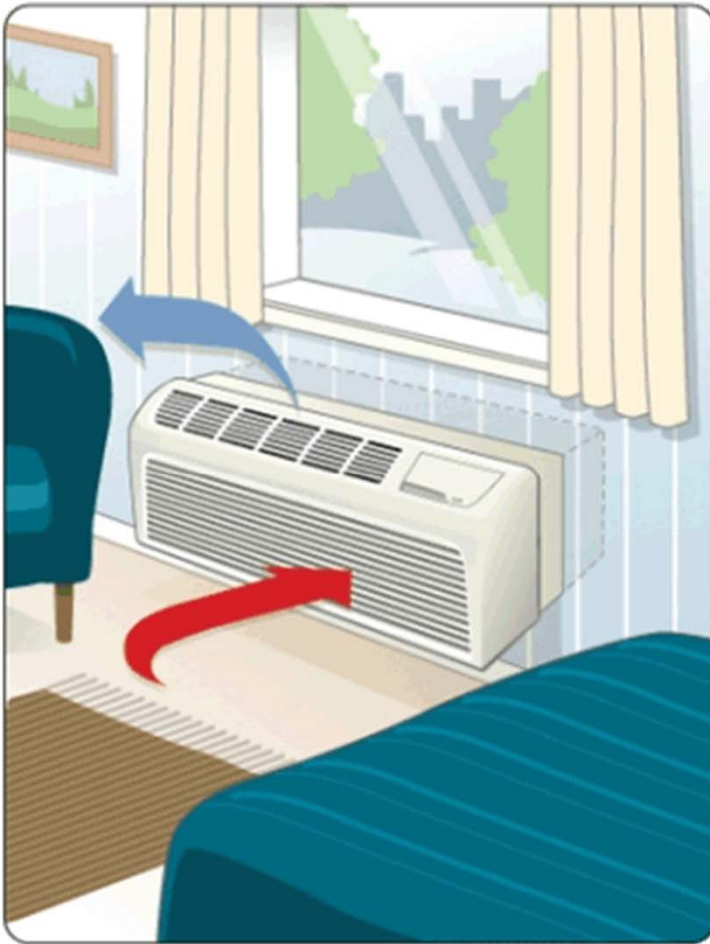

Technical Features of
Blueridge PTAC Series

BPM07 BPM09
BPM12 BPM 15

➤ Air exchange

PTAC-INTERIOR

PTAC-EXTERIOR

➤ LED Display

LED display panel

Default setting

A) Cooling mode

B) High Fan speed

C) Setting temperature 78°F

➤ Auto-Restart

If the air conditioner shuts off unexpectedly due to the power off, it will restart to work under the previous setting mode automatically when the power resumes.

➤ Auto-defrosting function

Prevent evaporator from freezing, prolong product life and improve energy saving.

➤ **Wired control (Optional)**

It is a optional function.
With or without Clock, Timer function.
Wire length: 0.85m;
White (default) or silver
Size: 235*160*95 mm

One is the standard heater, it just has one output capacity, another is optional heater, it has two different output capacity, and it is easy to be change by the power cord.

➤ Health design (Optional)

Large ventilation door: let more fresh air into the room, and make quick air exchange.