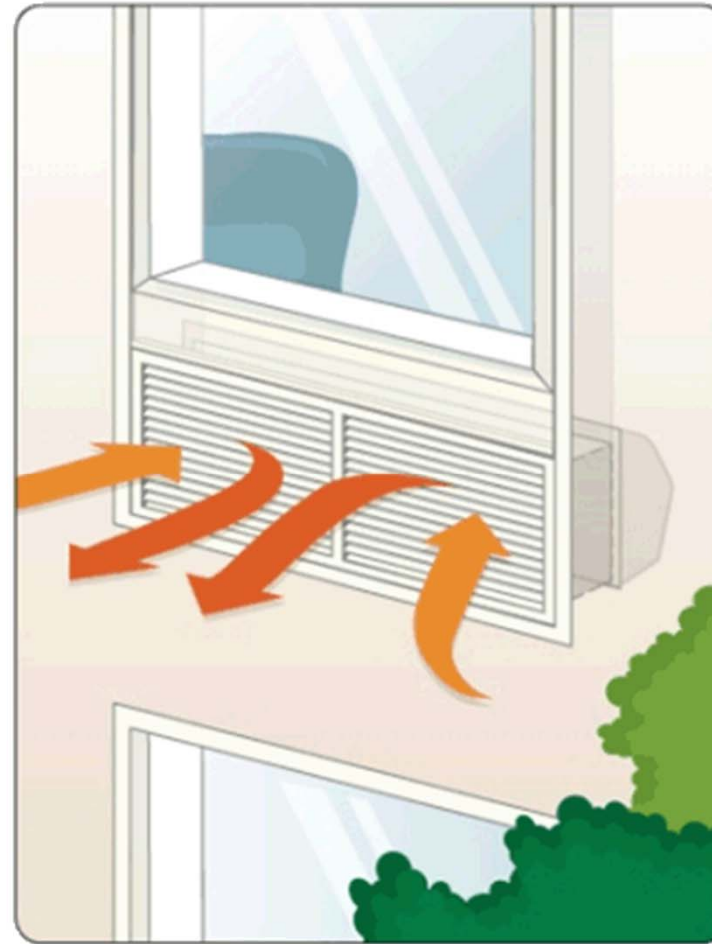

Technical Features of
Blueridge PTAC Series

BPM07 BPM09
BPM12 BPM 15

➤ Air exchange

PTAC-INTERIOR

PTAC-EXTERIOR

➤ LED Display

LED display panel

Default setting

A) Cooling mode

B) High Fan speed

C) Setting temperature 78°F

➤ Auto-Restart

If the air conditioner shuts off unexpectedly due to the power off, it will restart to work under the previous setting mode automatically when the power resumes.

➤ Auto-defrosting function

Prevent evaporator from freezing, prolong product life and improve energy saving.

➤ **Wired control (Optional)**

It is a optional function.
With or without Clock, Timer function.
Wire length: 0.85m;
White (default) or silver
Size: 235*160*95 mm

One is the standard heater, it just has one output capacity, another is optional heater, it has two different output capacity, and it is easy to be change by the power cord.

➤ Health design (Optional)

Large ventilation door: let more fresh air into the room, and make quick air exchange.