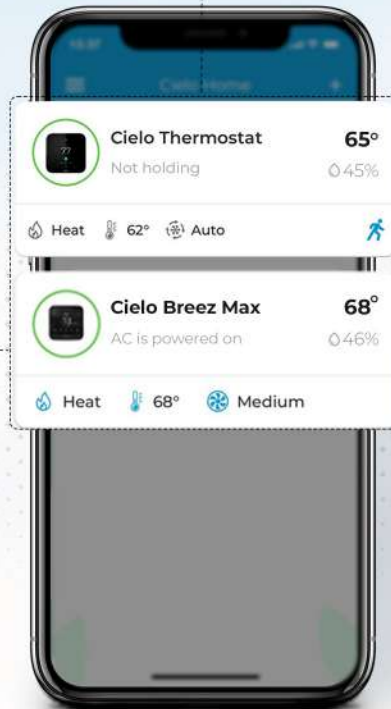

Industry's Best **Integrated Controls**

(Auto-Switching Between Ductless Heat Pump & Fossil Fuel Based Heating System)

Cielo Breez Max
(Smart AC Controller)

Ductless Heat Pump

Cielo Smart Thermostat

Fossil Fuel Based Heating System