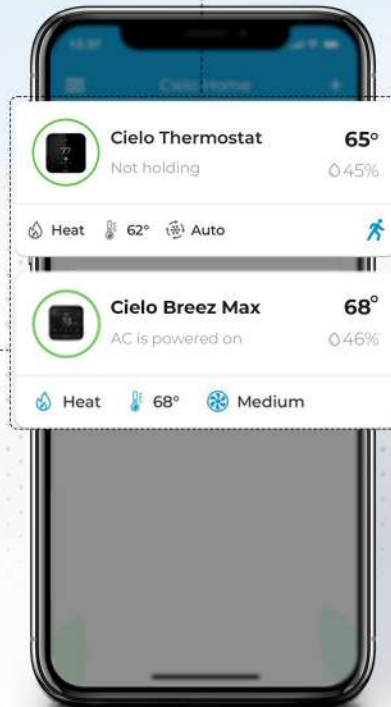

Industry's Best **Integrated Controls**

(Auto-Switching Between Ductless Heat Pump & Fossil Fuel Based Heating System)

Designed to automatically switch between ductless heat pump and a fossil fuel heating system based on a predetermined outdoor temperature. **Cielo Linked** helps you minimize the use of fossil fuel based heating system while optimizing the use of a ductless heat pump, resulting in increased savings and comfort.